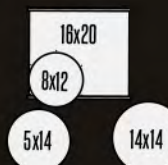

Add-Ons:

Snare Drums:
5x14, 6.5x14

Rack Toms:
7x8, 7x10, 8x10, 8x12, 9x12, 10x13

Floor Toms:
14x14, 16x16, 16x18

Bass Drums:
16x20, 18x22

Configurations:

DM B 420

DM B 522