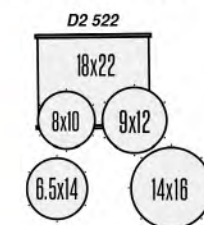

D Series lugs with Chrome Hardware

Updated double tom holder

45 degree bearing edges, all poplar shells

Configuration:

D1 Jr.

Finishes:

Configuration:

Features: