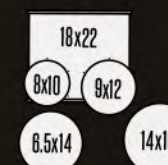

Add-Ons:

Snare Drums:
5x14, 6.5x14

Rack Toms:
7x8, 7x10, 8x10, 8x12, 9x12, 10x13

Floor Toms:
14x14, 16x16, 16x18

Bass Drums:
16x20, 18x22

Configurations:

DM B 420

DM B 522