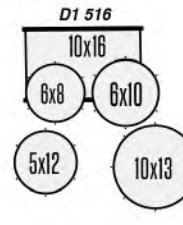

D Series lugs with Chrome Hardware

Updated double tom holder

45 degree bearing edges, all poplar shells

Configuration:

D1 Jr.

Finishes:

Configuration:

Features: