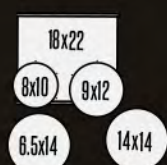

DM B 622

16x16