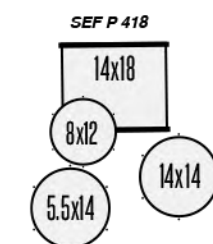

Configuration:

Single Point Round lugs with Chrome Hardware