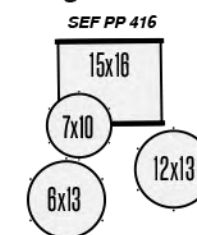

Configuration:

Single Point Round lugs with Chrome Hardware

Updated tom holder

Includes bass drum lift

New for 2022, ddrum has added the Pitstop configuration to the SE Flyer line. This configuration is even more compact than the original, featuring a 15x16 Bass Drum, 7x10 Mounted Tom, 12x13 Floor Tom, and a 6x13 Snare Drum. The Pitstop shares all the features and improvements from the Bop configuration, including gull wing bass drum spurs, new snare throw-off, new double tom holder, included cymbal boom and floor tom memory locks. Like the Bop kit, the Pitstop comes with a Bass Drum lift to allow the bass drum beater to strike the smaller head in the proper place.